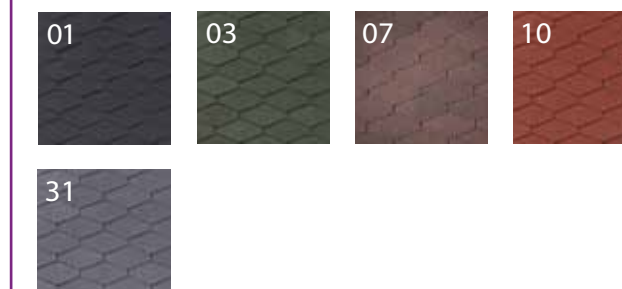

- 01 – Schwarz
- 03 – Amazonas Grün
- 07 – Braun
- 10 – Ziegelrot
- 20 – Ziegelrot Ultra
- 23 – Amazonas Grün Ultra
- 26 – Alt Schiefer Ultra
- 27 – Braun Ultra
- 28 – Granit Grau Ultra
- 31 – Schiefer
- 36 – Blau Ultra
- 43 – Amazonas Grün
- 49 – Earthtone Cedar
- 50 – Harvard Slate
- 51 – Eastern Grey
- 52 – Dual Black
- 53 – Autumn Brown
- 54 – Aged Redwood
- 55 – Riviera Red