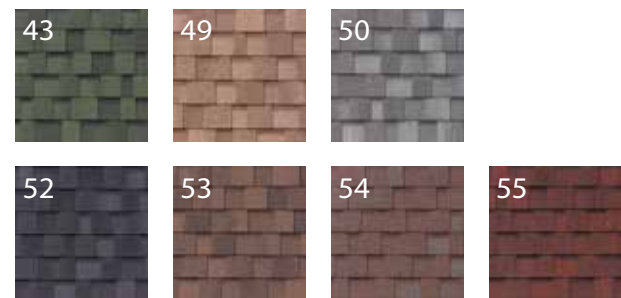

LAMINIERTE Schindeln

- Für Xtreme Dachneigungen
- Xtrem wind- & sturmbeständig
- Xtrem einzigartig: die weltweit erste selbstklebende laminierte Schindel

- Die weltweit effizienteste Schindel!
- Mehr Überdeckung als mit jeder anderen Schindel
- **Cambridge Xpress Linie** für die beste Vernagelung

PREMIUM Schindeln

- APP Polymerbitumenschindel
- Dicker als herkömmliche Schindeln
- Doppelter UV-Schutz
- Auf Grund des hochwertigen Bitumens auch flexibel bei niedrigen Temperaturen und besonders Wärmestandfest bei hohen Temperaturen
- Widerstandsfähig gegen extreme Witterungsverhältnisse
- Maximale Haltbarkeit, abgesichert über die hochwertige Garantie „Platindeckung“
- Flexibel bei niedrigen Temperaturen

	Deckfläche / Verpackung (max. m²)		Für First/Grat: * Benutzen Sie Superglass ** Benutzen Sie Monarch *** Benutzen Sie Armourglass Plus
	max. Zuschnitte pro Paket bei First/Grat		
	Pakete / Palette		

SHIELD Schindeln

- Selbstklebende Schindel
- Geeignet für Dächer mit besonders steiler Dachneigung
- Ausgezeichneter Schutz gegen windgepeitschten Regen und Eisdämme (Eisbildung im Traufbereich)
- Außerordentlich hohe Widerstandsfähigkeit gegen Sturm
- Sehr wirtschaftlich bei niedrigen Dachneigungen (bis zu 15° DNG)*

IKO Dachschindeln Vertrieb GmbH
Auerstraße 120
01640 Coswig

T 03523 / 77400-0 • F 03523/77400-19
E iko.dachschindeln@iko.com
www.iko.de

	Gewicht / m²		
	Schindeln / Paket		

PLUS Schindeln

- Hochwertige Bitumenschindel mit Schwerglasvlieseinlage
- Hoher Bitumengehalt
- Erfüllt bei weitem die weltweit strengsten Standards
- Zusätzlicher UV-Schutz dank APP Bitumen
- Flexibel bei niedrigen Temperaturen