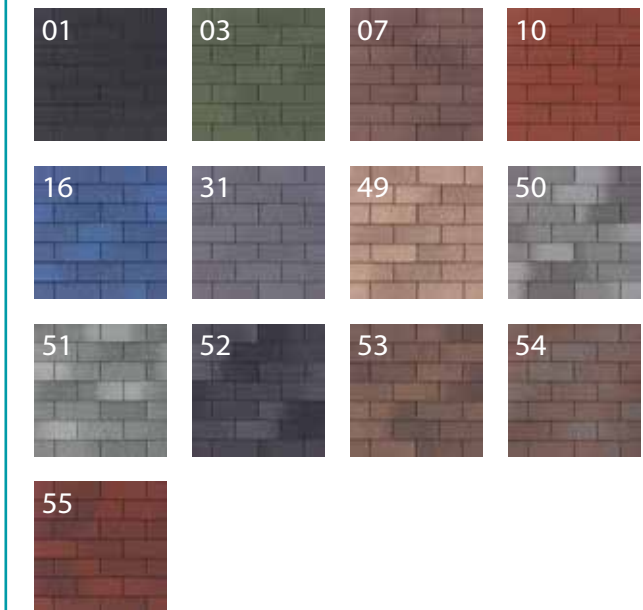

Superglass®

Superglass®-Biber