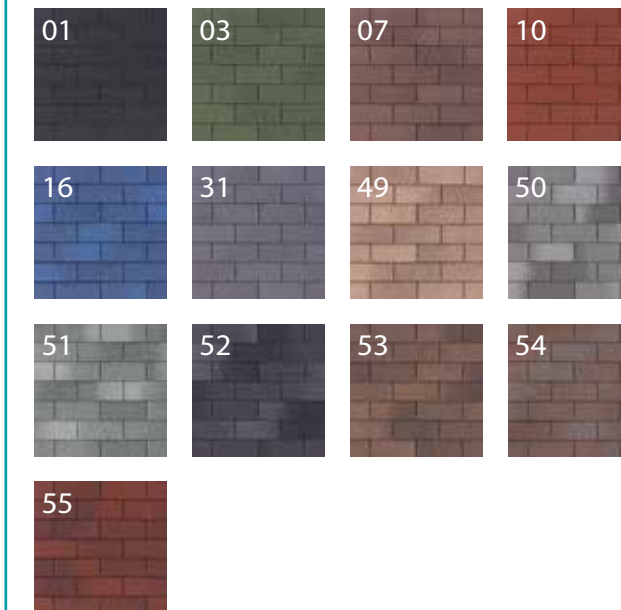

Superglass®

Superglass®-Biber